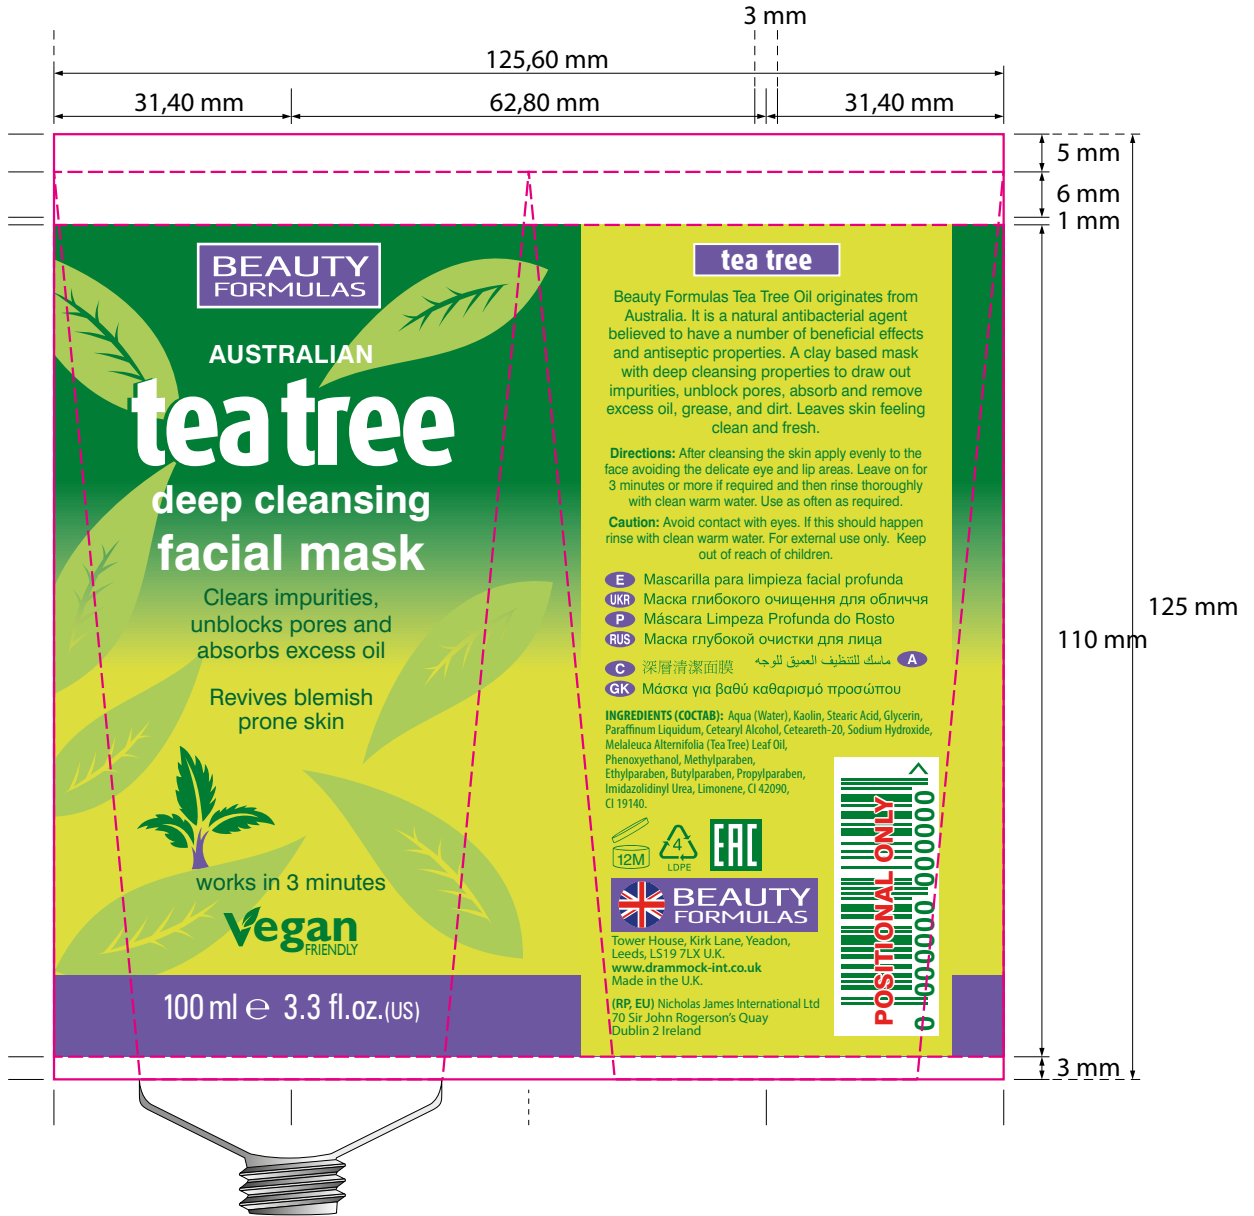

LABOPLASTE

TUBE Ø40x125mm

PRINTING AREA

DRAMMOCK INTERNATIONAL LTD.	100ml TEA TREE 4 LDPE GLOSS TUBE DEEP CLEANSING FACIAL MASK CAP TO MATCH 389C	VI
	25.01.22	
DIMENSIONS: W125.6 x H125mm (100ml TUBE) TEA TREE FACIAL MASK TUBE		
PRINT AREAS NON PRINTING		CUTTER NON PRINTING